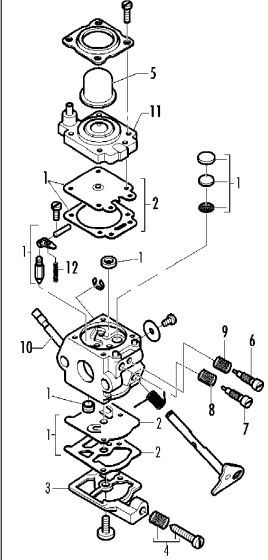

FIGURE 4

FIGURE 1

FIGURE 3

FIGURE 2

Item	P/N McC	P/N ELX	Qty	DESCRIPTION
FIGURE 1				
1	FIGURE 2			
2	247936	538247936	1	crankcase kit (starter)
3	• 235900	538235900	1	ball bearing 6002(15/32/9)
4	• 235899	538235899	1	seeger
C 5	• 228872	538228872	1	seal 13-32-5 (S7)
6	247935	538247935	1	crankcase kit (Flywheel)
7	• 235899	538235899	1	seeger ring
8	• 235900	538235900	1	ball bearing 6002(15/32/9)
C 9	• 228872	538228872	1	seal 13-32-5 (S7)
B 13	247937	538247937	1	clutch assy
14	• 241269	538241269	2	pin
C 15	• 241270	538241270	1	clutch spring
16	• 236956	538236956	2	washer
17	241240	538241240	1	flywheel
18	235806	538235806	2	screw M5x20
C 19	241298	538241298	1	ignition coil
20	235808	538235808	2	screw M5x50
21	235804	538235804	2	screw M5x30
C 22	241541	538241541	1	tank mix assy
B 23	• 229809	538229809	1	hose fuel mm245
B 24	• 229743	538229743	1	hose fuel 150mm
C 25	• 235675	538235675	1	fuel tank grommet
A 26	240452	538240452	1	pick up fuel
B 27	236563	538236563	1	fuel cap ass'y
A 28	• 236564	538236564	1	cap gasket
29	242711	538242711	1	air filter cover
B 30	241523	538241523	1	air filter
31	235642	538235642	2	nut M5
32	235248	538235248	2	washer
33	237452	538237452	1	air filter box
A 34	227417	538227417	1	gasket
C 35	FIGURE 3/4			
36	227255	538227255	1	choke knob
A 37	227692	538227692	1	gasket
38	235248	538235248	2	washer
39	235803	538235803	2	screw M5x25
40	241266	538241266	1	crankshaft assy
C 41	• 235742	538235742	1	needle bearing Ø 9x14x12
C 42	227631	538227631	1	key
43	242800	538242800	1	starter pawl ass'y
44	235218	538235218	1	nut M8
C 45	242808	538242808	1	starter assy
B 46	• 249163	538249163	1	pulley/rope
A 47	• 227703	538227703	1	rope
48	• 240884	538240884	1	starter handle
49	• 227467	538227467	1	spring shield
B 50	• 227300	538227300	1	rewind spring
B 51	• 241781	538241781	2	pawl
52	• 241782	538241782	2	spring shield
B 53	• 111088	538111088	2	snap ring
54	241248	538241248	4	fuel tank grommet
55	236527	538236527	4	screw M6x16
C 56	241280	538241280	1	muffler gasket
C 57	241432	538241432	1	muffler assy
58	• 227236	538227236	1	clamp
59	• 227274	538227274	2	screw M5x60
60	227565	538227565	4	screw M5x25
A 61	92879	538092879	1	spark plug RDJ8J
62	242706	538242706	1	engine cover
63	241416	538241416	2	engine cover gasket