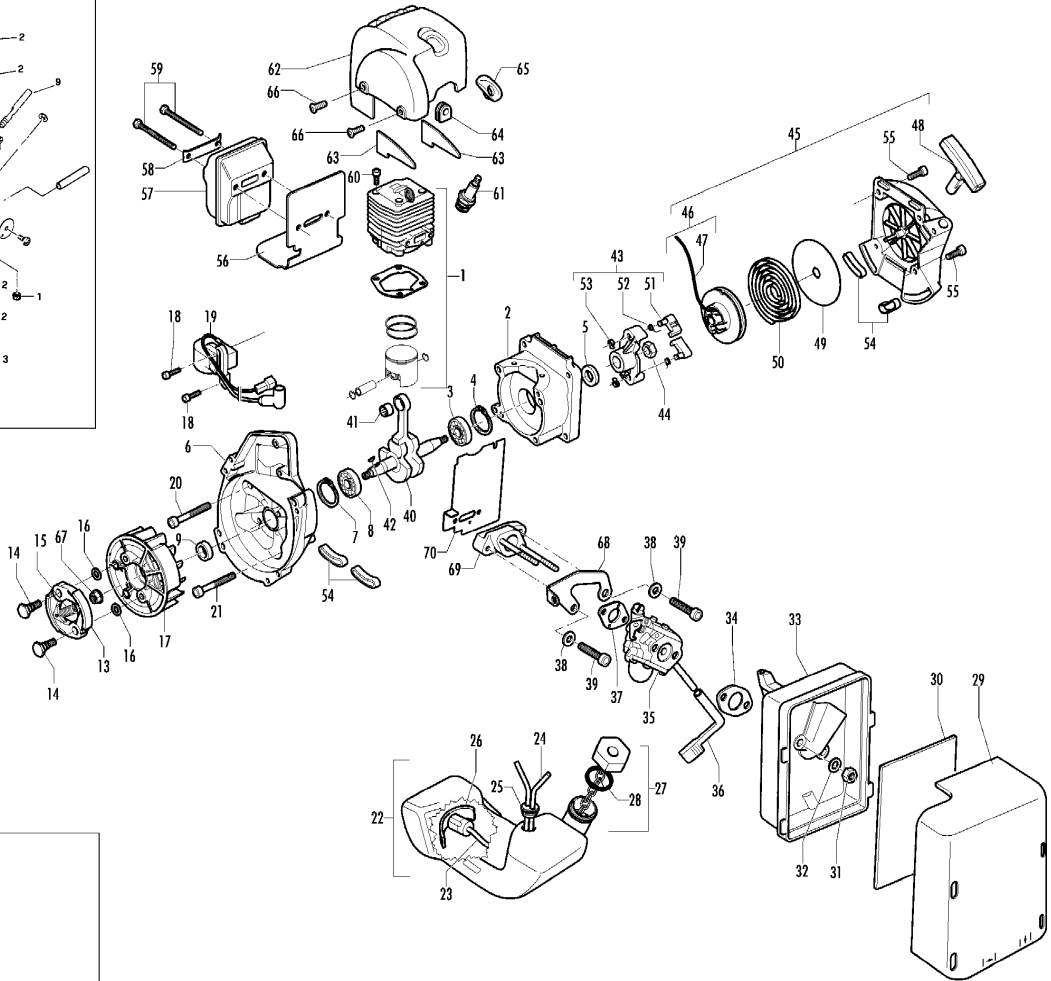

FIGURE 4

FIGURE 1

FIGURE 3

FIGURE 2

Item	P/N McC	P/N ELX	Qty	DESCRIPTION
FIGURE 1				
1	FIGURE 2			
2	247936	538247936	1	crankcase kit (starter)
3	• 235900	538235900	1	ball bearing 6002(15/32/9)
4	• 235899	538235899	1	seeger
C 5	• 228872	538228872	1	seal 13-32-5 (S7)
6	247935	538247935	1	crankcase kit (Flywheel)
7	• 235899	538235899	1	seeger ring
8	• 235900	538235900	1	ball bearing 6002(15/32/9)
C 9	• 228872	538228872	1	seal 13-32-5 (S7)
B 13	247937	538247937	1	clutch assy
14	• 241269	538241269	2	pin
C 15	• 241270	538241270	1	clutch spring
16	• 236956	538236956	2	washer
17	241240	538241240	1	flywheel
18	235806	538235806	2	screw M5x20
C 19	241298	538241298	1	ignition coil
20	235808	538235808	2	screw M5x50
21	235804	538235804	2	screw M5x30
C 22	241541	538241541	1	tank mix assy
B 23	• 229809	538229809	1	hose fuel mm245
B 24	• 229743	538229743	1	hose fuel 150mm
C 25	• 235675	538235675	1	fuel tank grommet
A 26	240452	538240452	1	pick up fuel
B 27	236563	538236563	1	fuel cap ass'y
A 28	• 236564	538236564	1	cap gasket
29	242711	538242711	1	air filter cover
B 30	241523	538241523	1	air filter
31	235642	538235642	2	nut M5
32	235248	538235248	2	washer
33	237452	538237452	1	air filter box
A 34	227417	538227417	1	gasket
C 35	FIGURE 3/4			
36	227255	538227255	1	choke knob
A 37	227692	538227692	1	gasket
38	235248	538235248	2	washer
39	235803	538235803	2	screw M5x25
40	241266	538241266	1	crankshaft assy
C 41	• 235742	538235742	1	needle bearing Ø 9x14x12
C 42	227631	538227631	1	key
43	242800	538242800	1	starter pawl ass'y
44	235218	538235218	1	nut M8
C 45	242808	538242808	1	starter assy
B 46	• 249163	538249163	1	pulley/rope
A 47	• 227703	538227703	1	rope
48	• 240884	538240884	1	starter handle
49	• 227467	538227467	1	spring shield
B 50	• 227300	538227300	1	rewind spring
B 51	• 241781	538241781	2	pawl
52	• 241782	538241782	2	spring shield
B 53	• 111088	538111088	2	snap ring
54	241248	538241248	4	fuel tank grommet
55	236527	538236527	4	screw M6x16
C 56	241280	538241280	1	muffler gasket
C 57	241432	538241432	1	muffler assy
58	• 227236	538227236	1	clamp
59	• 227274	538227274	2	screw M5x60
60	227565	538227565	4	screw M5x25
A 61	92879	538092879	1	spark plug RDJ8J
62	242706	538242706	1	engine cover
63	241416	538241416	2	engine cover gasket